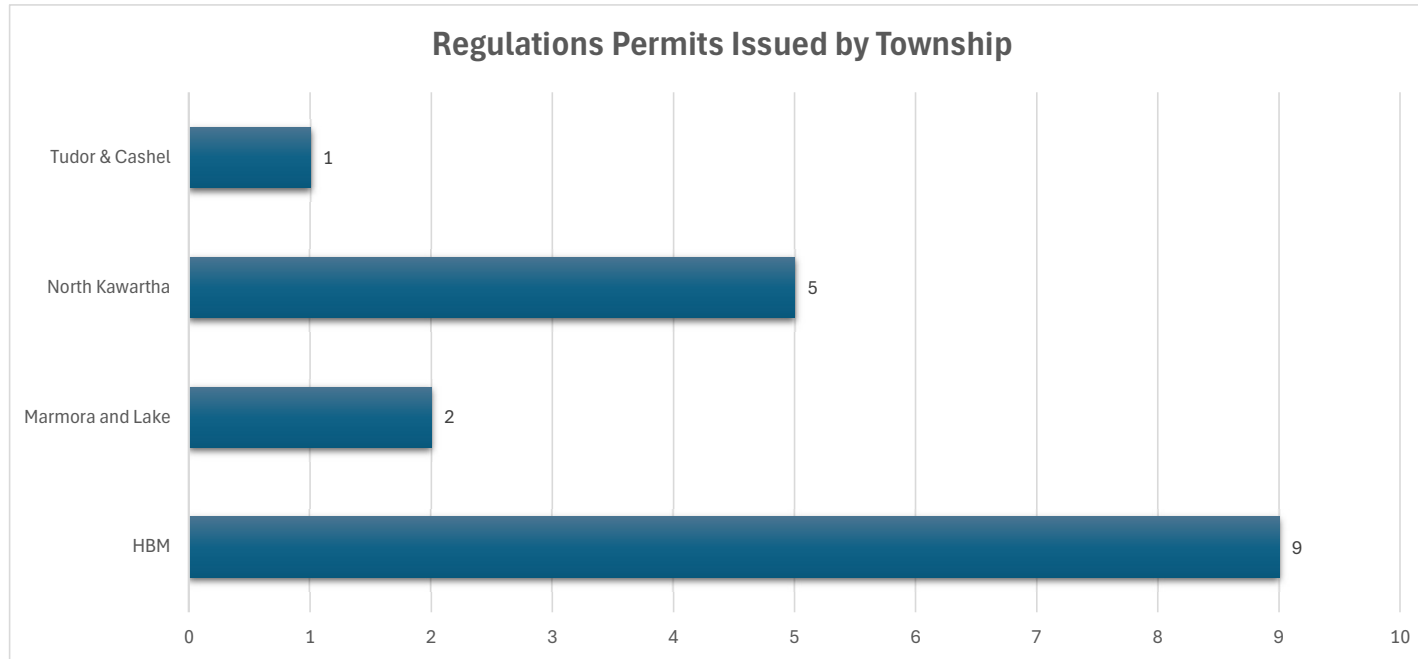

17 Regulations Permits Issued
 January 01 through March 31, 2026

Provincial Standard	Average Turnaround	Within Timeline	Outside Timeline
Minor 30 days	9	16	1
Major 90 days	0	0	0

Conservation Ontario Standard	Average Turnaround	Within Timeline	Outside Timeline
Minor 21 days	9	16	1
Major 28 days	0	0	0