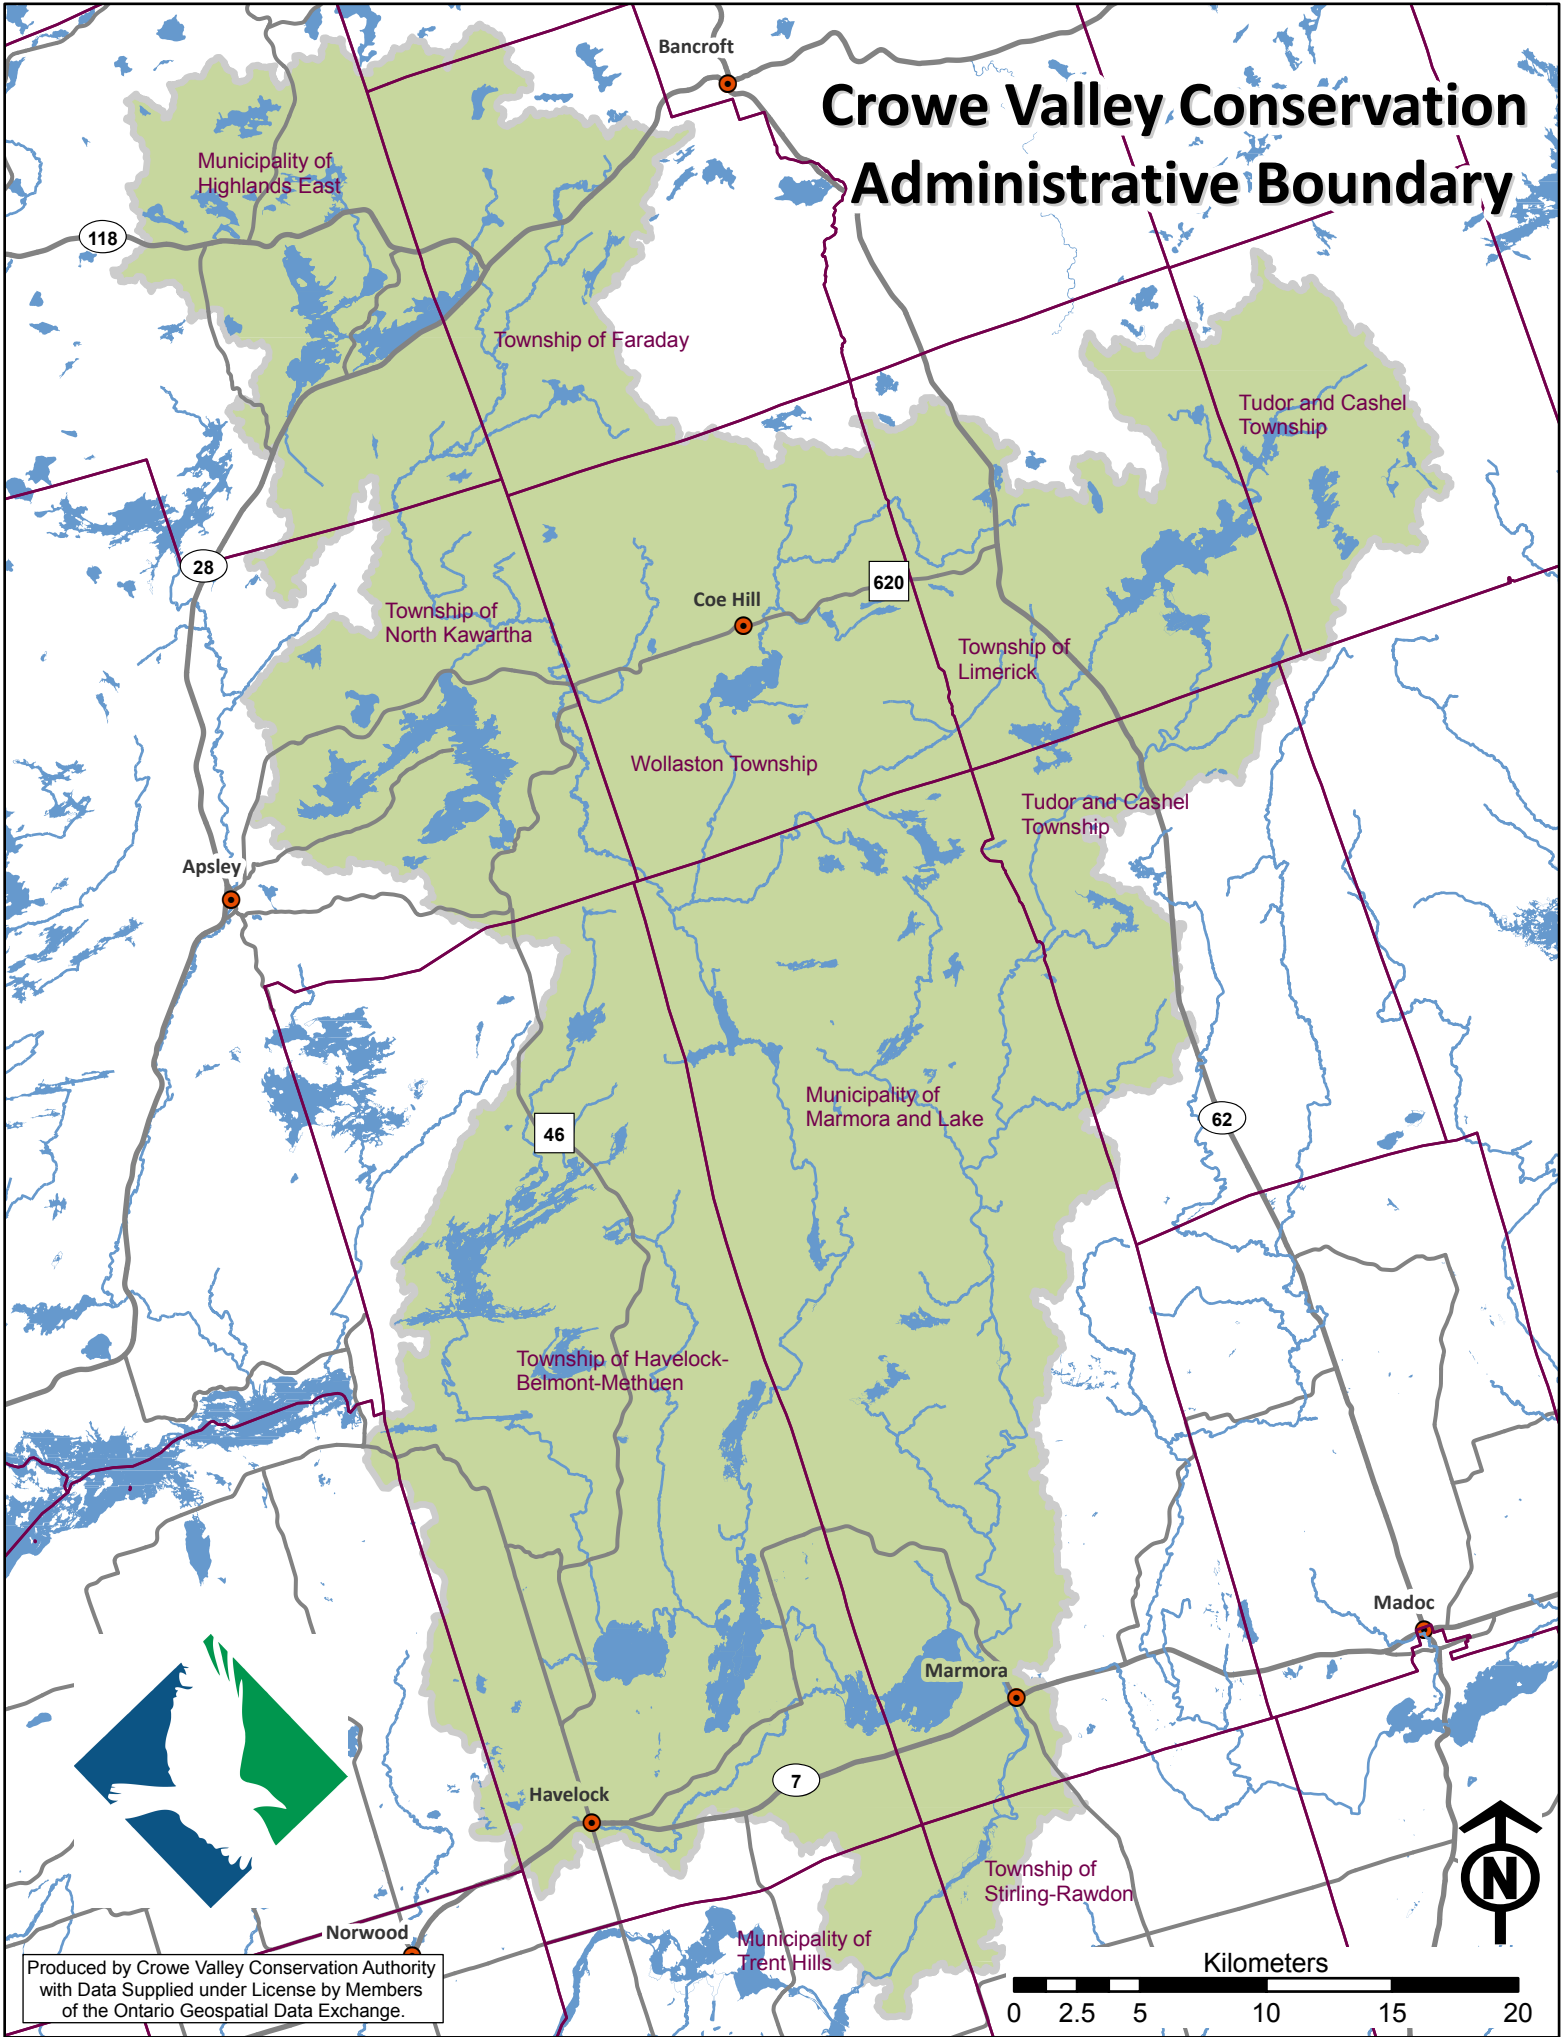

Croze Valley Conservation Administrative Boundary

Produced by Croze Valley Conservation Authority
with Data Supplied under License by Members
of the Ontario Geospatial Data Exchange.